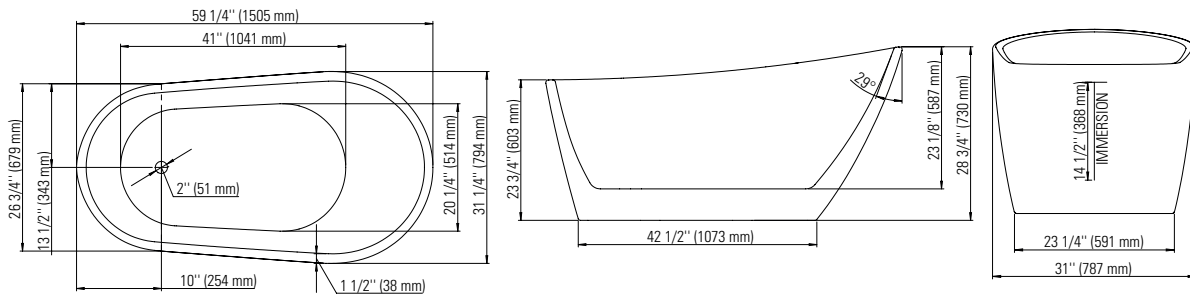

# MALAGA F1 3260

59 1/4" x 31 1/4" x 28 3/4" [55 gallons]

24-48 hrs

Bathtub only

MAL3260F1

Mass-Air  
Included: 12 injectors, 750W (1 1/2h.p.) Optima blower, with 300W heating element, 72" blower hose extension, and remote control.