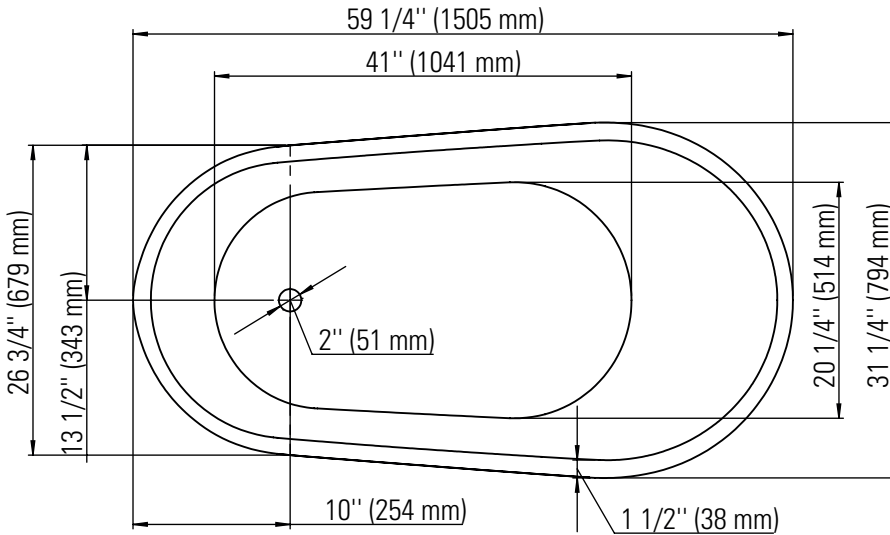

Produits Neptune
Rouge

MALAGA 3260F1

Bathtub

Ajustable feet
Above-the-floor rough (AFR)

*All dimensions are approximate and subject to change without notice
Please refer to the installation guide before beginning the installation