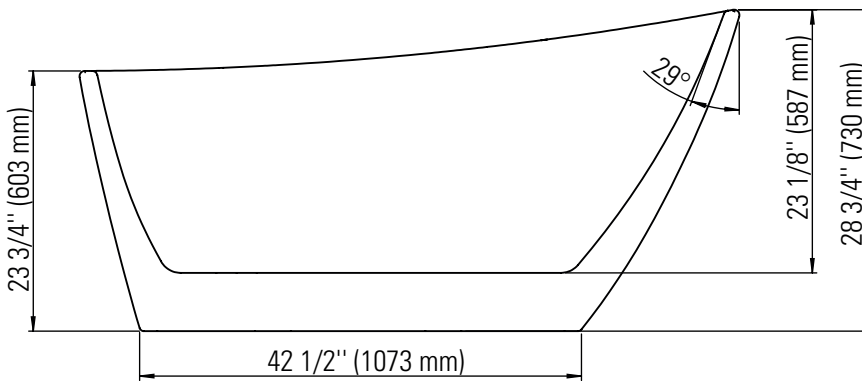

Produits Neptune
Rouge

MALAGA 3260F1

Bathtub

Ajustable feet
Above-the-floor rough (AFR)

*All dimensions are approximate and subject to change without notice
Please refer to the installation guide before beginning the installation