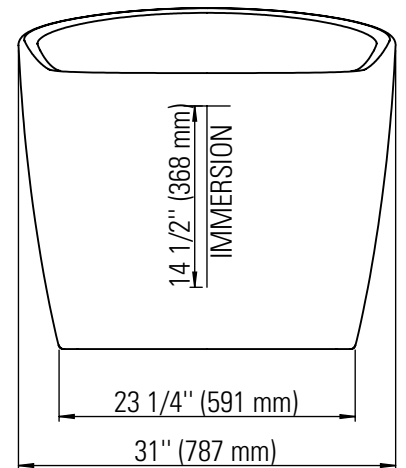

Produits Neptune
Rouge

MALAGA 3260F1

Bathtub

Ajustable feet
Above-the-floor rough (AFR)

*All dimensions are approximate and subject to change without notice
Please refer to the installation guide before beginning the installation